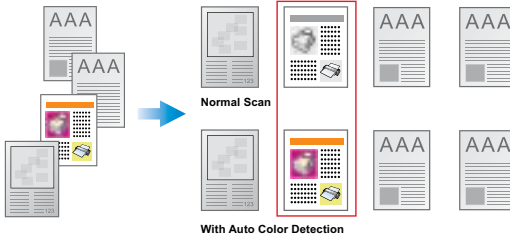

Scan documents into text-based Searchable PDFs rather than image and that helps quickly and easily find what you have scanned.

Enhanced Image Processing Multi-Image Output

Scan one image and show 2~3 images in different image modes in one time.

Merge Pages : (For duplex scanner only)

Allows you to scan both sides of your folded A3 document and merge two A4 images into one A3 image

Auto Mode

Automatically detect color document and scan in color mode, detect grayscale document in grayscale mode, and detect B/W document in B/W mode.