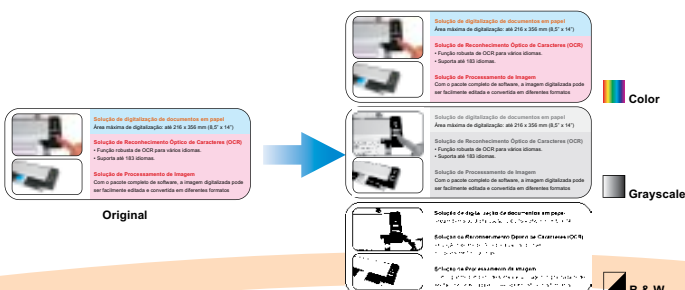

Enhanced Image Processing Multi-Image Output

Scan one image and show 2~3 images in different image modes in one time.