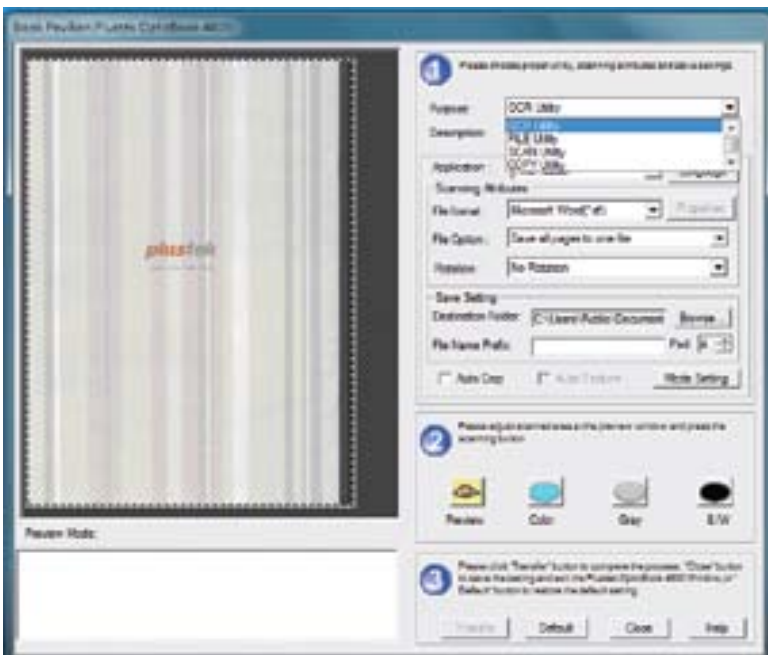

Functions:

- **PDF Utility:** Convert scan image into PDF file.
- **OCR Utility:** Convert scan image into Word, Excel, Searchable PDF files which can be easily edited.
- **File Utility:** Save scan image directly in the destination folder.
- **Copy Utility:** Transfer scan image to copy machine.
- **Email Utility:** Transfer scan image as email attachment.
- **DI Capture Utility:** Transfer scan image into DI Capture to edit the image / document.