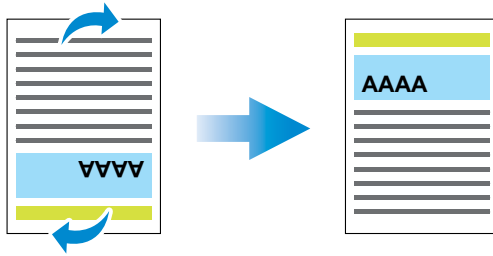

Auto Rotate

Automatically rotate documents to paper orientation according to its contents.

Auto Threshold

Automatically enhance the scanning documents that contain marks or white fonts to be sharp and crisp image.