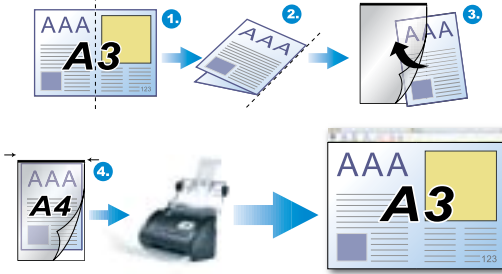

Merge Pages : (For duplex scanner only)

Allows you to scan both sides of your folded A3 document and merge two A4 images into one A3 image

Auto Mode

Automatically detect color document and scan in color mode, detect grayscale document in grayscale mode, and detect B/W document in B/W mode.