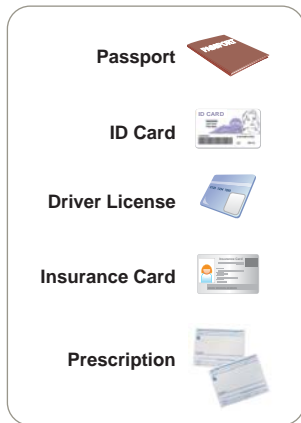

Bundle Software:

System Requirements

IBM Compatible PC, with Pentium II or faster CPU / CD-ROM Driver / one available USB Port / 64 MB RAM (128MB recommended) / 300MB free HDD space (400 MB recommended) / High Color graphic card (VGA or higher) / Microsoft Windows 2000, XP, Vista, 7

Specification

Interface	USB 2.0
Technology	Advanced Color CIS (Contact Image Sensor)
Hardware Resolution	600 x 600 dpi
Scanning Modes	Color: 48-bit input, 24-bit output Grayscale: 16-bit input, 8-bit output B/W: 1-bit
Max. Scanning Area	A5 / 216mm x 150mm (8.5" x 5.9")
Net Weight	1.2kg/2.6 lbs (scanner only)
Dimensions (D x W x H)	270 mm x 270 mm x 40 mm (scanner only)
Scan Speed	3.4 sec @ 200dpi, Color mode
Scan Mode	Single Pass
Cable Length	150 cm (59.06")
Power Consumption	2.5W (500mA x 5V)
Power Adapter	AC 100~240V, DC 15V 1A
Regulatory Certificates	CE, FCC
Environment Requirement	WEEE/ ROHS

© 2011 by Plustek Inc. All rights reserved. All registered trademarks are the property of their respective owners.

Headquarters: sales@plustek.com