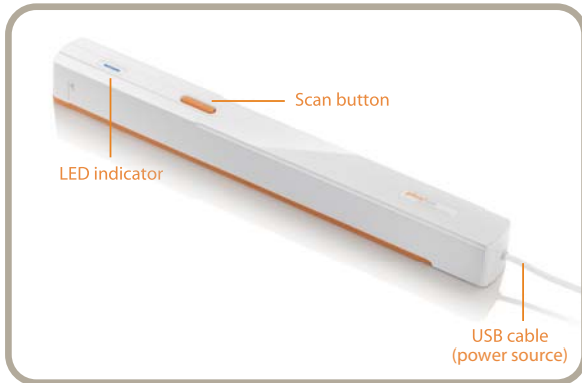

MobileOffice H100

❖ KEY FEATURES