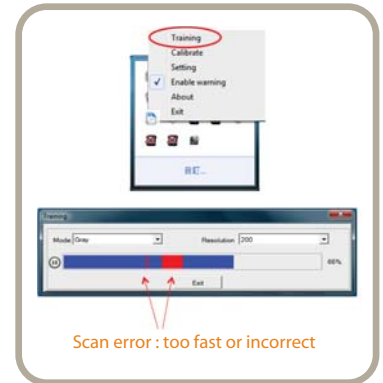

- Compact & portable scanner design
- Friendly installation & quick start program
- LED light for energy saving/environmentally friendly
- Real-time image scanning and instant shows on the computer screen
- Continuing scanning function
- Self-training program to make the scan result more accuracy
- LED indicator light for scanning error
- One-touch button for efficient operation, start, stop and saving.
- Searchable PDF files format available
- Able scan to clouds