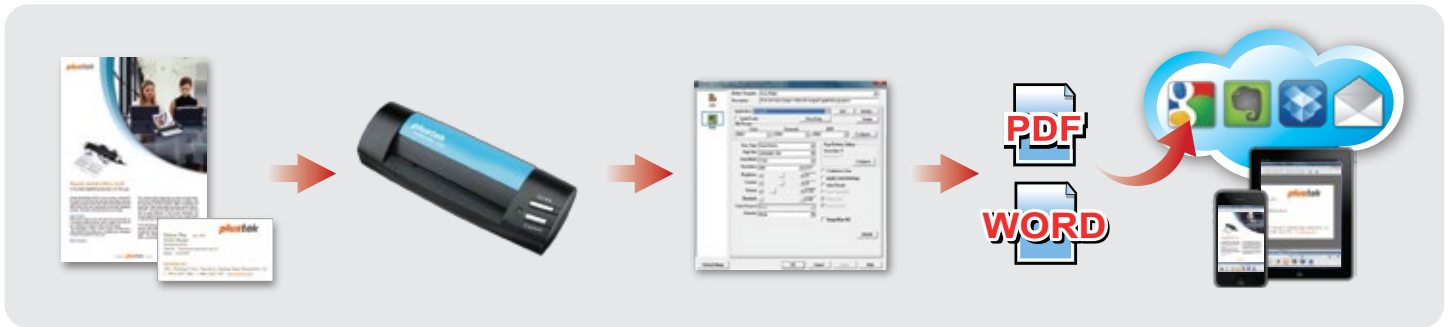

Made for Integration

The Plustek S601 comes with TWAIN and WIA drivers to ensure compatibility with thousands of EMR and ID card reading systems. The scanner can be quickly integrated into a number of document management systems, providing a cost effective way to capture client information.

Hardware Requirements

Intel Core 2 Duo 1GHz processor or higher
DVD-ROM Drive
One available USB 2.0 port
2 GB RAM
2 GB Hard disk free space
High color graphics card(VGA or higher)

Software

Specification

Light Source	LED
Image Sensor	CIS
Optical Resolution	1200 dpi
Scan Modes	Color: 48-bit Input; 24/48-bit Output Grayscale: 16-bit Input; 8/16-bit Output B/W: 1-bit
Scanning Speed	5.5 Seconds (Color, 300 dpi, A6)
Scanning Area (W x L)	Maximum: 104.9 x 500 mm (4.13" x 19.69") Minimum: 33 x 43 mm (1.3" x 1.7") TWAIN support 104.9 x 500 mm (4.13" x 19.69")
Interface	USB 2.0
Power Supply	USB bus power , 5V , 500 mA
Net Weight	0.19 Kgs (0.42 Lbs)
Dimensions (W x D x H)	174.5 x 60.5 x 38.5 mm (6.87" x 2.38" x 1.52")
OS	Windows 7 / 8 / 10