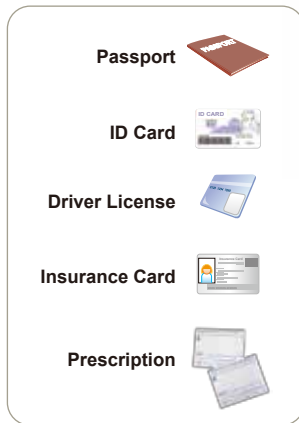

Bundle Software:

This product contains ABBYY FineReader OCR

System Requirements

IBM Compatible PC, with Pentium II or faster CPU / CD-ROM Driver / one available USB Port / 64 MB RAM (128MB recommended) / 300MB free HDD space (400 MB recommended) / High Color graphic card (VGA or higher) / Microsoft Windows XP / Vista / 7 / 8 / 10

Specification

Interface	USB 2.0
Technology	Advanced Color CIS (Contact Image Sensor)
Hardware Resolution	600 x 600 dpi
Scanning Modes	Color: 48-bit input, 24-bit output Grayscale: 16-bit input, 8-bit output B/W: 1-bit
Max. Scanning Area	A5 / 216mm x 150mm (8.5" x 5.9")
Net Weight	1.2kg/2.6 lbs (scanner only)
Dimensions (D x W x H)	270 mm x 270 mm x 40 mm (scanner only)
Scan Speed	3.4 sec @ 200dpi, Color mode
Scan Mode	Single Pass
Cable Length	150 cm (59.06")
Power Consumption	2.5W (500mA x 5V)
Power Adapter	AC 100~240V, DC 15V 1A
Regulatory Certificates	CE, FCC
Environment Requirement	WEEE/ ROHS

Headquarters: sales@plustek.com

© 2015 by Plustek Inc. All rights reserved. All registered trademarks are the property of their respective owners.